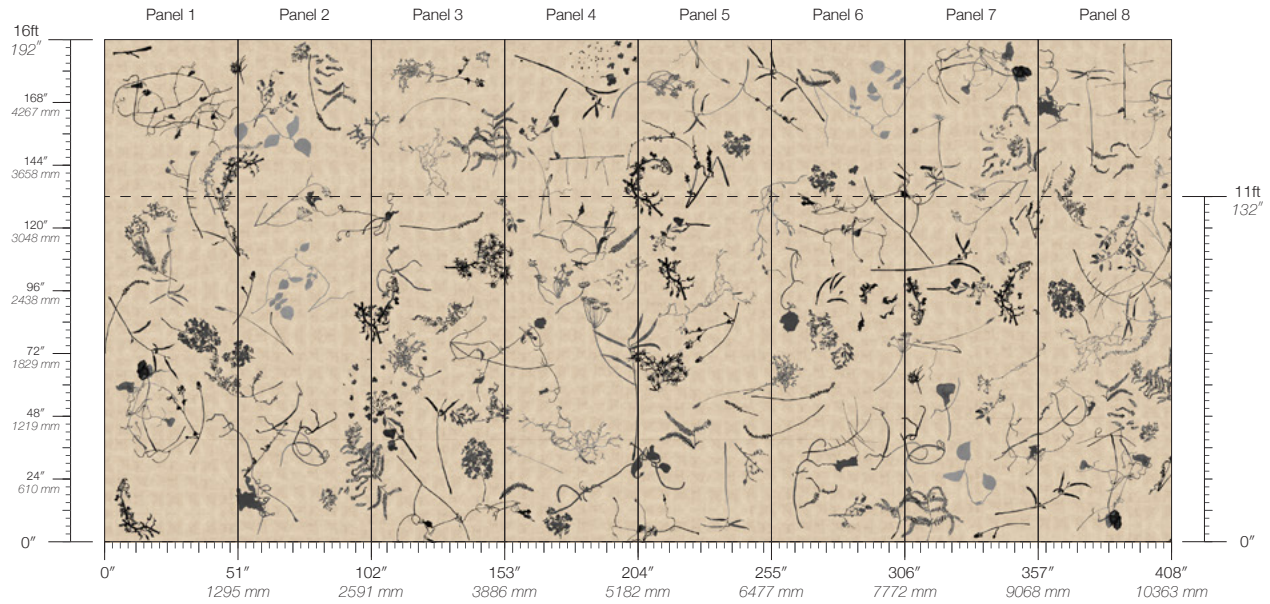

Eden Honey

Suitable for residential and commercial projects

COLOR
Honey

STOCK
Made to order

REPEAT
Non-repeating

CONTACT
sales@calicowallpaper.com
+1 718 243 1705
57 Lispenard Street
New York, NY 10013 USA

ITEM
3610

MINIMUM
1 panel

LEAD TIME
4 weeks to print

CONTENT
Type II Vinyl

MAINTENANCE
Water-based cleanser

ORIGIN
USA

DISCLAIMER
Panel maps represent mural artwork only. Reference the physical sample for color and texture.

PANEL WIDTH
51" / 1295 mm trimmed

FLAMMABILITY
ASTM E84 Adhered Class A

DETAILS
Custom options available

PANEL HEIGHT
132" / 3353 mm standard
192" / 4877 mm extended

ENVIRONMENTAL
Recycled Content, Phthalate Free
Low VOC, HPD Available

PRICE
Available upon request